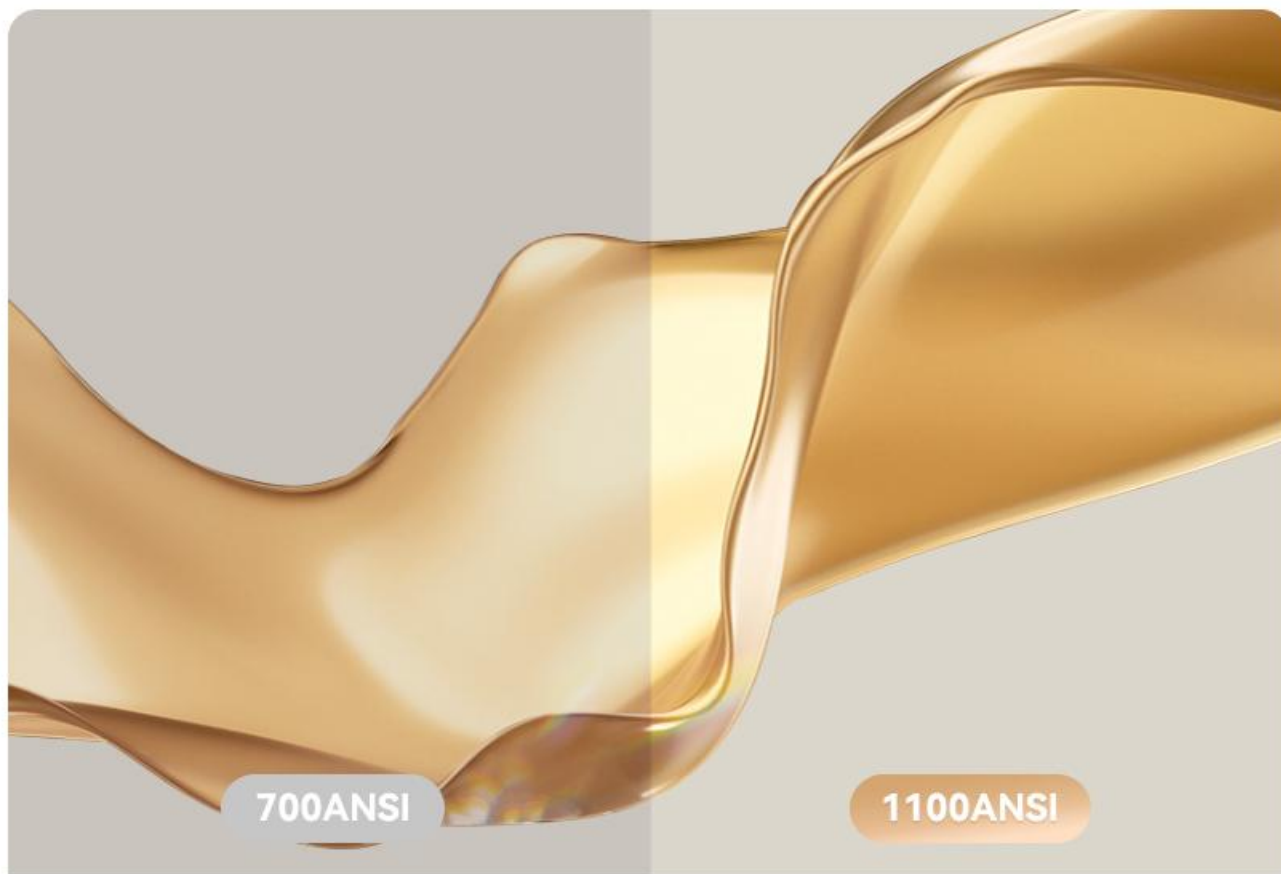

1100 ANSI

No fear of light Shine in brightness and color

1100 ANSI, experience the high-brightness giant screen of cinema level at home, purer picture colors displayed are more natural and transparent on saturation, with higher contrast and sharpness.

700ANSI

1100ANSI

Same price projector

Wanbo X5