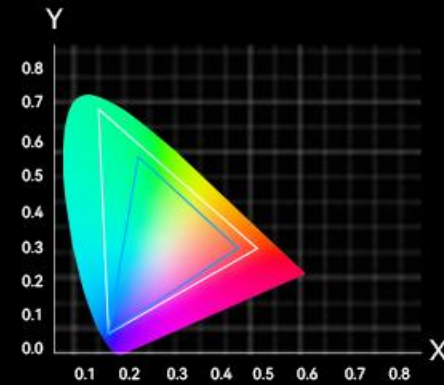

Wider color gamut

Cinema professional light source

The cinemal laser hall technology, compared with ordinary ones, brightness, color and contrast are upgraded fully, presents much more natural and realistic images with delicate color transition.

■ Wanbo X5 color gamut

■ Same price projector color gamut