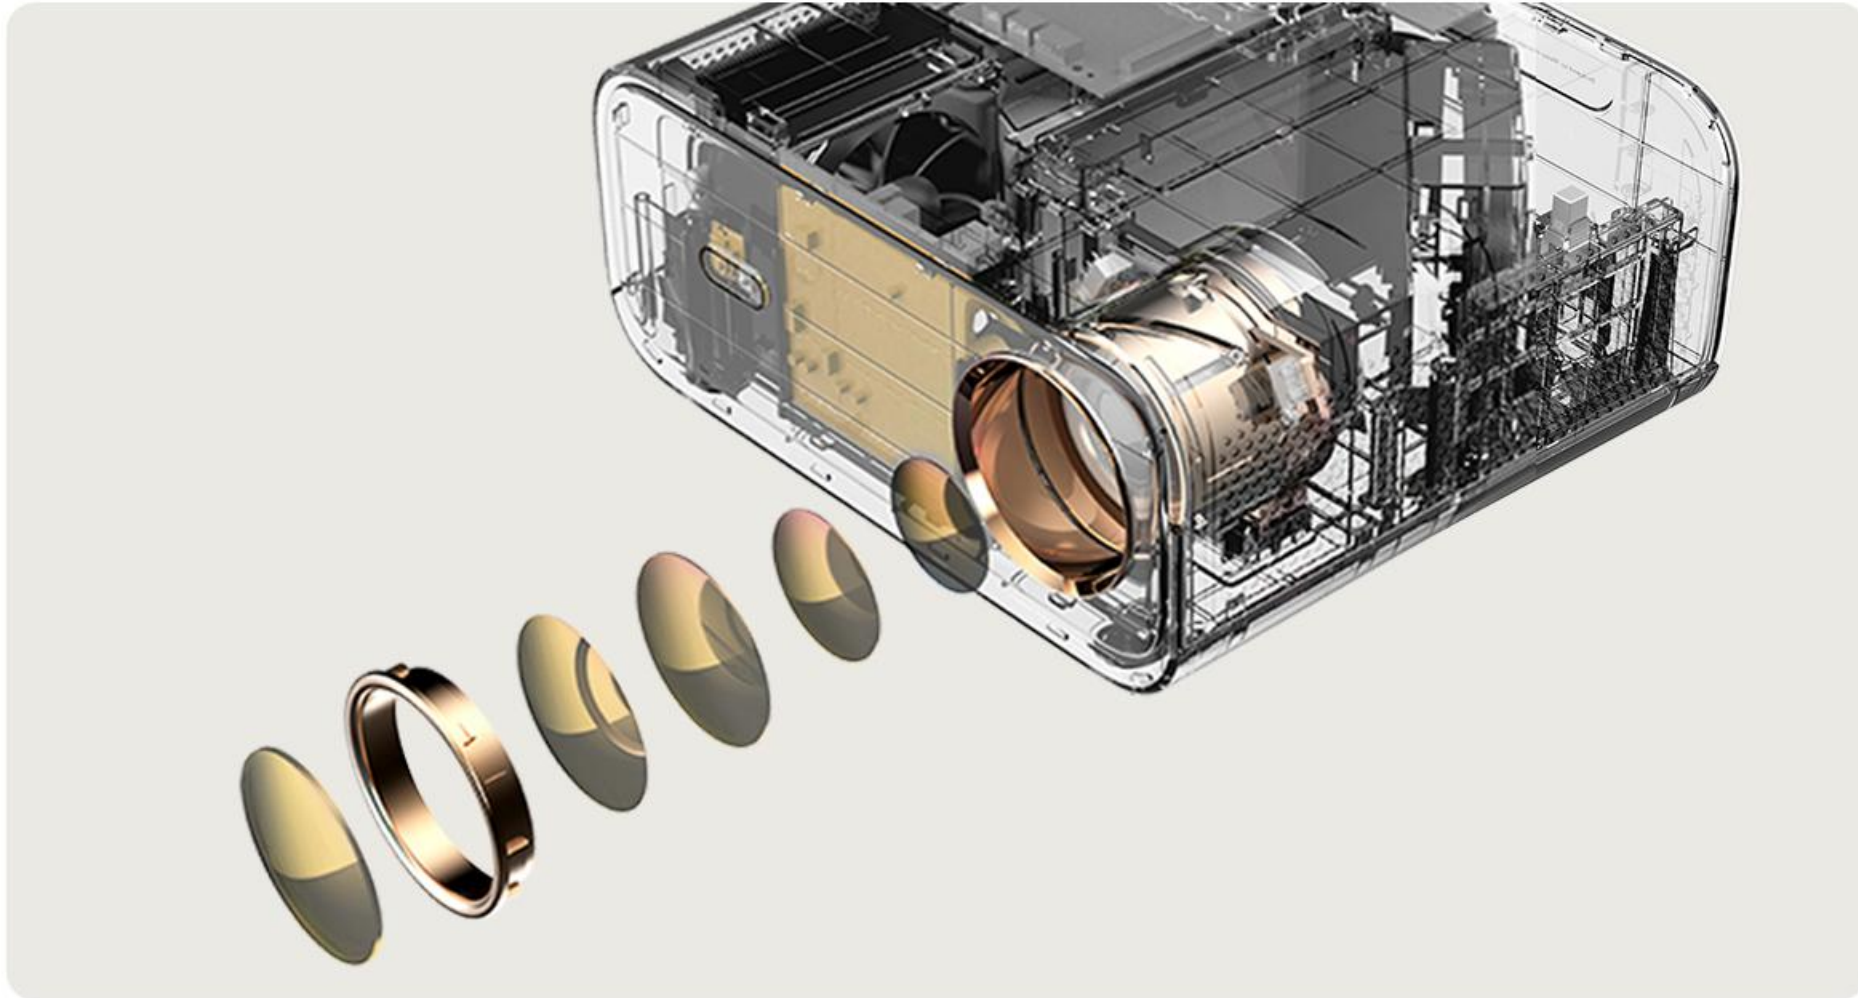

5-layers high-transmittance concentrated lens module

Resolution increased by 80%

The 2nd-generation aviation-grade dust-proof optical machine innovatively upgraded, with 5-layers high-transmittance concentrated lens module, avoid dust entering effectively when focusing with HD light, prolong service life greatly.